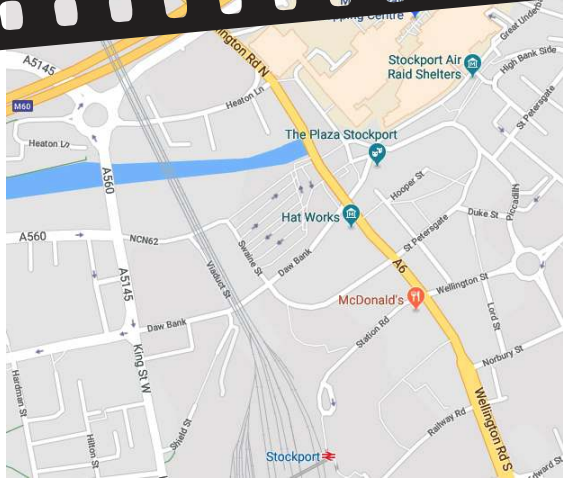

TALKING PICTURES TV 8TH FESTIVAL OF FILM 2020

STOCKPORT PLAZA

THE PLAZA
STOCKPORT'S SUPER CINEMA
AND VARIETY THEATRE

The Plaza, Mersey Square, Stockport, SK1 1SP
Sunday 4th October 2020

stockportplaza.co.uk

A variety of films, shorts and celebrity guests from the world of film and the eras we all love, on stage throughout the day all included in the ticket price!

Plan your visit

On Foot: When travelling around Stockport walking is the easiest way to get around. www.Walkit.com the pedestrian journey planner covers the Stockport area and can help you identify the best way to get to The Plaza. Stockport has plenty of pedestrian-only zones with directional signage located throughout the town centre.

By Bus: The Plaza is on one of the main bus routes into Manchester city centre. There are many bus routes many of which stop at Stockport Bus Station or on the nearby A6 route located close to The Plaza with level access and to assist with your route please use this link for TFGM bus route planner or visit the Transport for Greater Manchester's website or call 0161 228 7811 for further information.

By Rail: Stockport Station on the North West Main Line is within 8 minutes walk on a step free route of The Plaza. For detailed train information go to the National Rail Journey Planning website or phone 03457 484950.

During the day (until 6pm weekdays and 5pm on Sundays) the station is also served by the Stockport Metroshuttle bus around the town centre.

By Car: The Stockport is easily accessible from the M60 ring road and the A6 with The Plaza being in the Stockport Town Centre. Nearby car parks ideal for the venue are Heaton Lane Car Park (SK4 1AQ), Merseyway (SK1 1PD), Red Rock (SK1 1RY) or Ritz Car Park (SK1 1DY) as well as limited on-street parking. Detailed information about the Car Parking in the Town Centre can be found on the Stockport Council website. Council controlled parking in Stockport is free after 6pm. **Please be aware that some car parks will take coins as payment and some take cards.**

Accommodation close by:

Travelodge, Regent House Heaton Lane, Stockport SK4 1BS Phone: 08715 591890 or visit travelodge.co.uk (approx: .5 miles/4 min walk from venue)

Holiday Inn Express, 11 Station Road, Stockport Phone: 44 0161 3596363 email: reservations@hiestockport.co.uk or visit ihg.com (approx: .5 miles/4 min walk from venue)

Premier Inn Stockport Central, 48 Churchgate, Stockport SK1 1YG Phone: 0871 527 9040 or visit premierinn.com (approx: .6 miles/7 min walk from venue)

Premier Inn Stockport South, Buxton Road, Stockport SK2 6NB Phone: 0871 527 9042 or visit premierinn.com (approx: 1.2 mile/23 min walk from venue)

Trivelles Mayfair, 230 Wellington Road North, Stockport, Manchester, SK4 2QN Phone: 01614 322 277 email: mayfair@trivelleshotels.com or visit trivelleshotels.com (approx: 1.4 miles/20 min walk from venue)